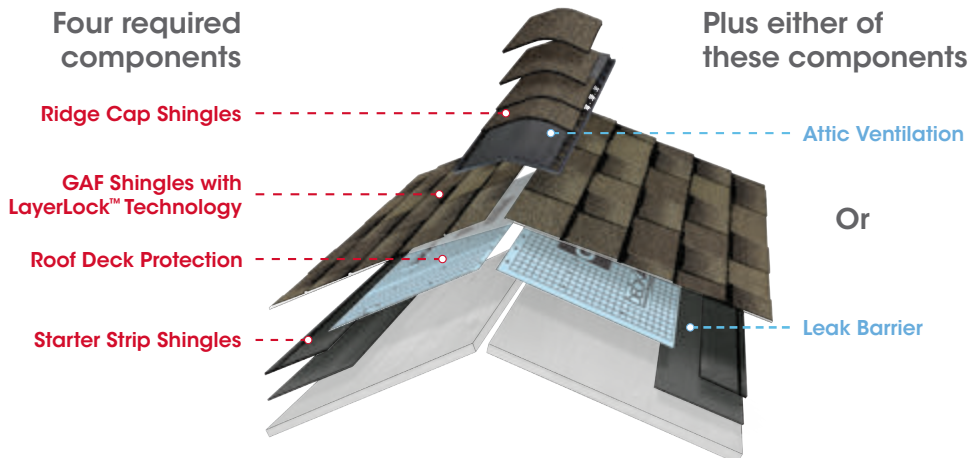

An industry first

WindProven™ Limited Wind Warranty

When installed with the required combination of four GAF Accessories (see below), Timberline® Shingles with LayerLock™ Technology are eligible for an industry first: a wind warranty with **no maximum wind speed limitation**.¹

WindProven™ Limited Wind Warranty

Qualifying GAF Shingles + At Least 4 Qualifying GAF Accessories:

Choose 1 + 3 (1 from each column) + 1 (from either column)

| GAF Shingles with LayerLock™ Technology | Starter Strip Shingles | Roof Deck Protection | Ridge Cap Shingles | Leak Barrier | Attic Ventilation |
|-----------------------------------------|------------------------|----------------------|--------------------|--------------------------|------------------------------------------------------------------------------------|
| Timberline® HDZ™ | Pro-Start® | Deck-Armor™ | Ridglass® | StormGuard® | Cobra® Exhaust Vent |
| Timberline® CS | QuickStart® | FeltBuster® | Seal-A-Ridge® | WeatherWatch® | Cobra® Hip Vent |
| Timberline® AH | WeatherBlocker™ | Shingle-Mate™ | Seal-A-Ridge® AS | Extended Dry-in Membrane | Cobra IntakePro® |
| Timberline® HDZ™ RS | | Tiger Paw™ | TimberCrest® | | Cobra® RidgeRunner® |
| Timberline® HDZ™ RS+ | | VersaShield® | TimberTex® | | Cobra® Rigid Vent 3™ |
| | | | Z® Ridge | | Cobra® SnowCountry® |
| | | | | | Cobra® SnowCountry® Advanced |
| | | | | | Master Flow® Roof Louvers ² |
| | | | | | Master Flow® Power Attic Vents – Roof or Gable Mount ² |
| | | | | | Master Flow® Green Machine™ Solar or Dual-Powered Roof or Gable Vents ² |
| | | | | | Master Flow® Wi-Fi Attic Vents – Roof or Gable Mount ² |
| | | | | | Master Flow® High-Capacity Dome Vent ² |
| | | | | | Master Flow® Wind Turbines ² |